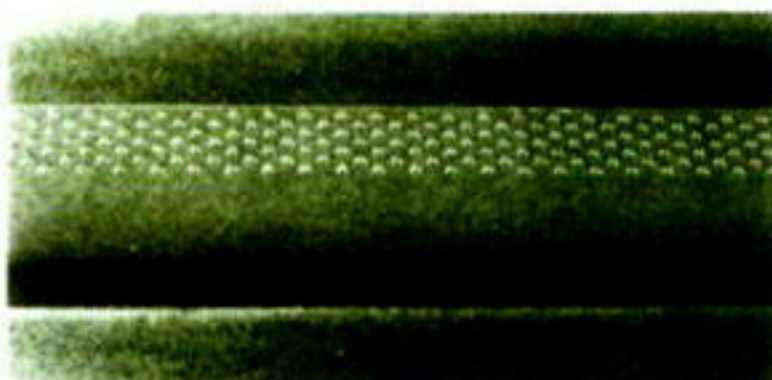

EDGE BUMPER BC TYPE

FOR QUAY WALL EDGE PROTECTION

EDGE BUMPER BC TYPE

RESILIENT AND STRONG

The EDGE BUMPER BC TYPE consists of rubber and steel, which makes it possible to protect the ship and the edge of the quay from damaging each other. It is also rust-proof.

A WIDE RANGE OF COLORS

You can choose from any of 5 colors. The EDGE BUMPER BC TYPE will provide a nice view to your port.

Following colors are available.

BLACK GREEN BLUE ORANGE WHITE

Anti-Slipping Drawing in detail

MODEL BC 100x2500L

Section View

Top View

Side View

EDGE BUMPER BC TYPE

RUBBER ELASTICITY AND STRENGTH

The EDGE BUMPER BC TYPE consists of rubber and steel with rust proof, which makes it possible to protect the ship and the edge of the quay from damaging each other.

VARIOUS OF COLOR