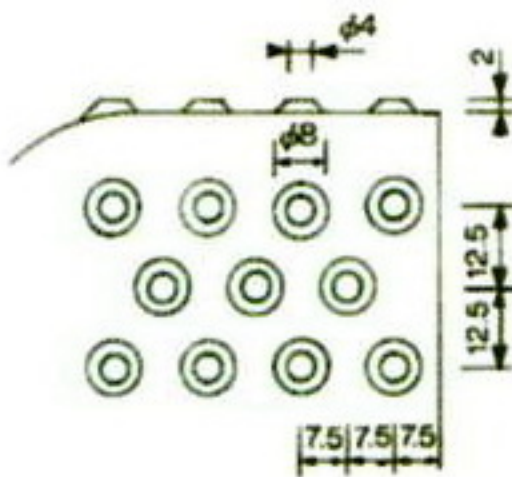

EDGE BUMPER BC TYPE

FOR QUAY WALL EDGE PROTECTION

EDGE BUMPER BC TYPE

RESILIENT AND STRONG

The EDGE BUMPER BC TYPE consists of rubber and steel, which makes it possible to protect the ship and the edge of the quay from damaging each other. It is also rust-proof.

A WIDE RANGE OF COLORS

You can choose from any of 5 colors. The EDGE BUMPER BC TYPE will provide a nice view to your port.

Following colors are available.

BLACK GREEN BLUE ORANGE WHITE

Anti-Slipping Drawing in detail

MODEL BC 100x2500L

Section View

Top View

Side View

EDGE BUMPER BC TYPE

RUBBER ELASTICITY AND STRENGTH

The EDGE BUMPER BC TYPE consists of rubber and steel with rust proof, which makes it possible to protect the ship and the edge of the quay from damaging each other.