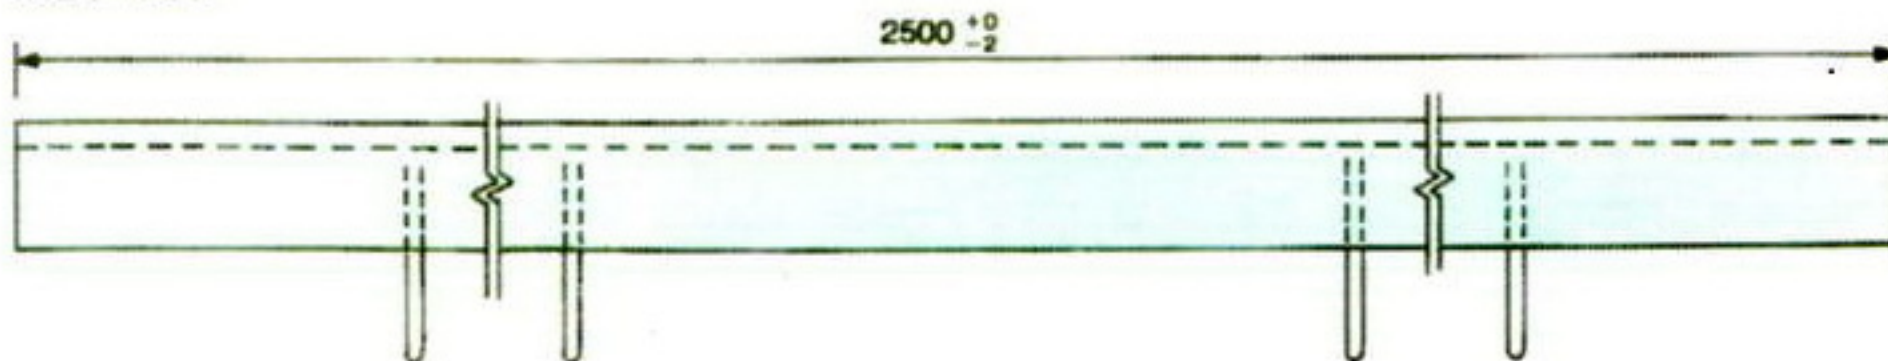

EDGE BUMPER BC TYPE

FOR QUAY WALL EDGE PROTECTION

EDGE BUMPER BC TYPE

RESILIENT AND STRONG

The EDGE BUMPER BC TYPE consists of rubber and steel, which makes it possible to protect the ship and the edge of the quay from damaging each other. It is also rust-proof.

A WIDE RANGE OF COLORS

You can choose from any of 5 colors. The EDGE BUMPER BC TYPE will provide a nice view to your port.

Following colors are available.

BLACK GREEN BLUE ORANGE WHITE

Anti-Slipping Drawing in detail

MODEL BC 100x2500L

Section View

Top View

Side View

EDGE BUMPER BC TYPE

RUBBER ELASTICITY AND STRENGTH

The EDGE BUMPER BC TYPE consists of rubber and steel with rust proof, which makes it possible to protect the ship and the edge of the quay from damaging each other.