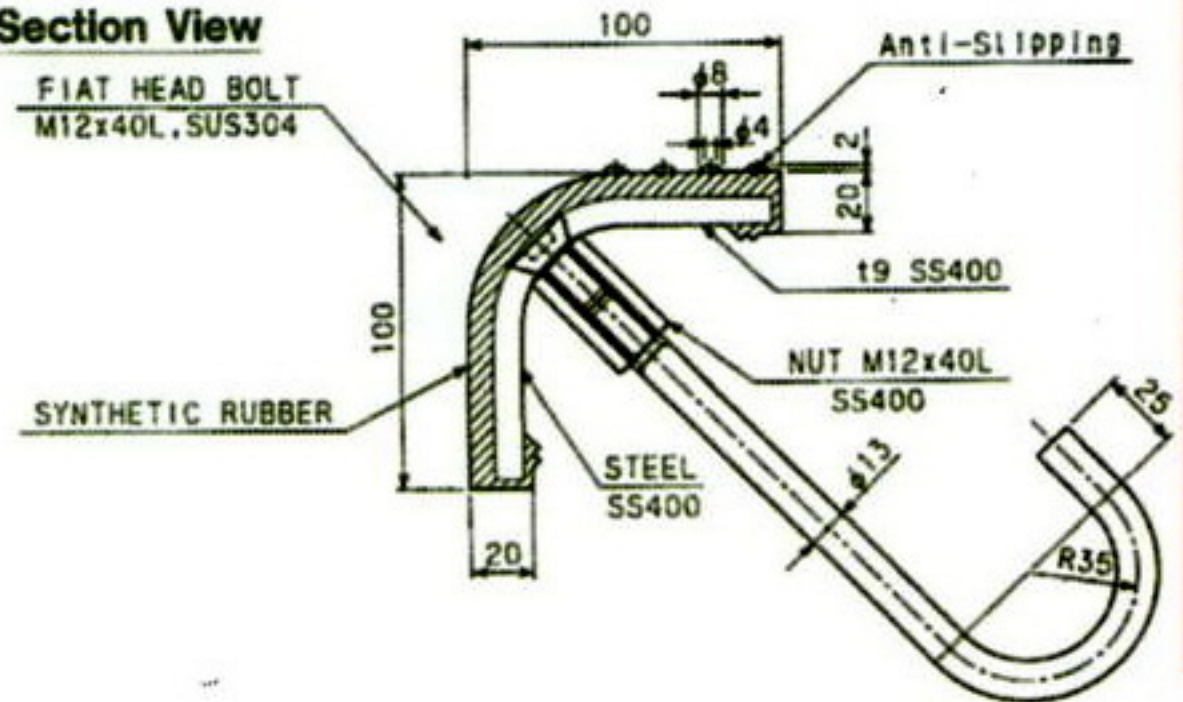

EDGE BUMPER BC TYPE

FOR QUAY WALL EDGE PROTECTION

EDGE BUMPER BC TYPE

RESILIENT AND STRONG

The EDGE BUMPER BC TYPE consists of rubber and steel, which makes it possible to protect the ship and the edge of the quay from damaging each other. It is also rust-proof.

A WIDE RANGE OF COLORS

You can choose from any of 5 colors. The EDGE BUMPER BC TYPE will provide a nice view to your port.

Following colors are available.

BLACK GREEN BLUE ORANGE WHITE

Anti-Slipping Drawing in detail

MODEL BC 100x2500L

Section View

Top View

Side View

EDGE BUMPER BC TYPE

RUBBER ELASTICITY AND STRENGTH

The EDGE BUMPER BC TYPE consists of rubber and steel with rust proof, which makes it possible to protect the ship and the edge of the quay from damaging each other.