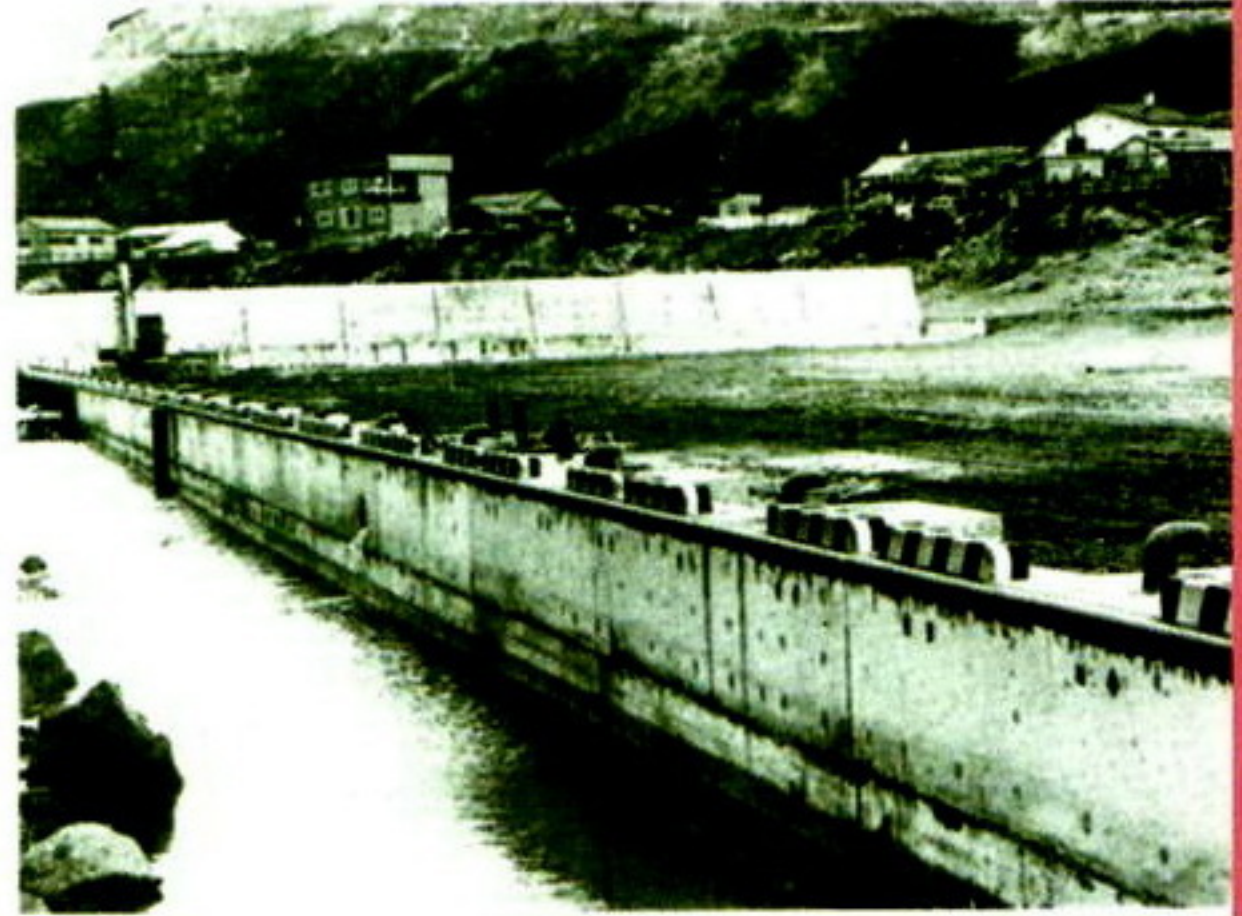

EDGE BUMPER BC TYPE

FOR QUAY WALL EDGE PROTECTION

EDGE BUMPER BC TYPE

RESILIENT AND STRONG

The EDGE BUMPER BC TYPE consists of rubber and steel, which makes it possible to protect the ship and the edge of the quay from damaging each other. It is also rust-proof.

A WIDE RANGE OF COLORS

You can choose from any of 5 colors. The EDGE BUMPER BC TYPE will provide a nice view to your port.

Following colors are available.

BLACK GREEN BLUE ORANGE WHITE

Anti-Slipping Drawing in detail

MODEL BC 100x2500L

Section View

Top View

Side View

EDGE BUMPER BC TYPE

RUBBER ELASTICITY AND STRENGTH

The EDGE BUMPER BC TYPE consists of rubber and steel with rust proof, which makes it possible to protect the ship and the edge of the quay from damaging each other.